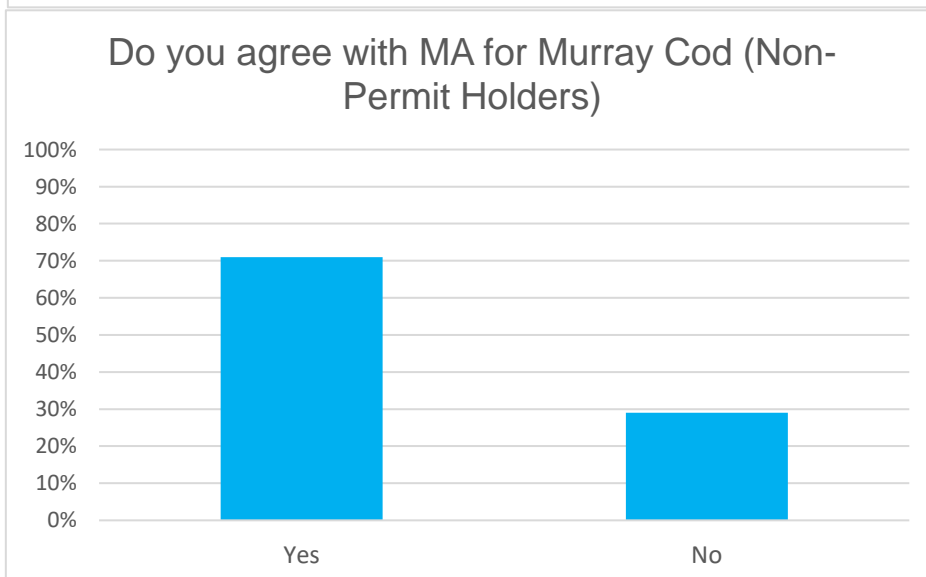

MURRAY COD: (Stocked at all five reservoirs). The reservoir fishing rule for Murray Cod is Catch and Release ONLY. Do you agree with this rule?

Yes 83% | 581

No 17% | 117