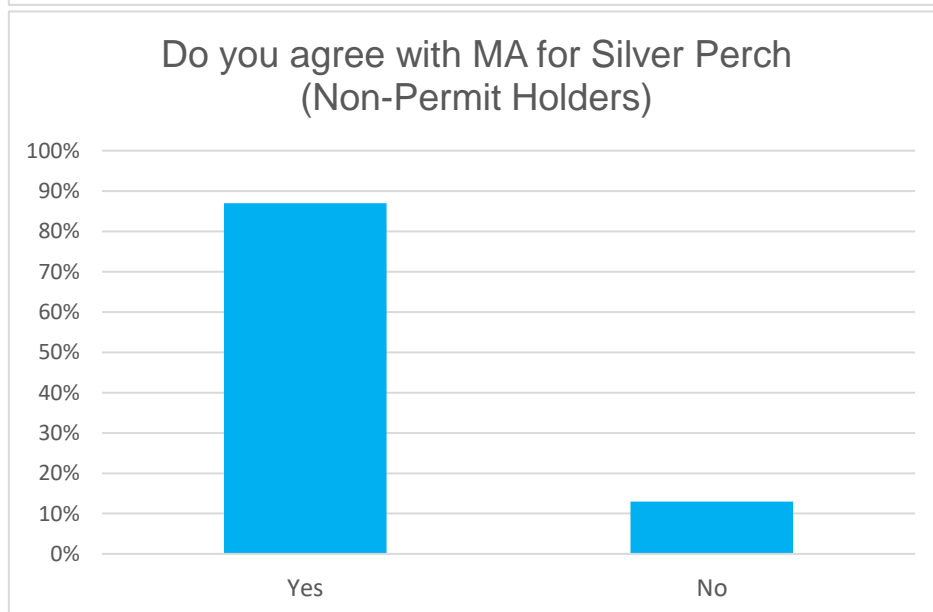

SILVER PERCH: (Stocked at all five reservoirs). The reservoir fishing limits for Silver Perch is a size limit of 33 cm, with a personal daily bag limit of two. Do you agree with these limits?

Yes 85% | 598

No 15% | 103