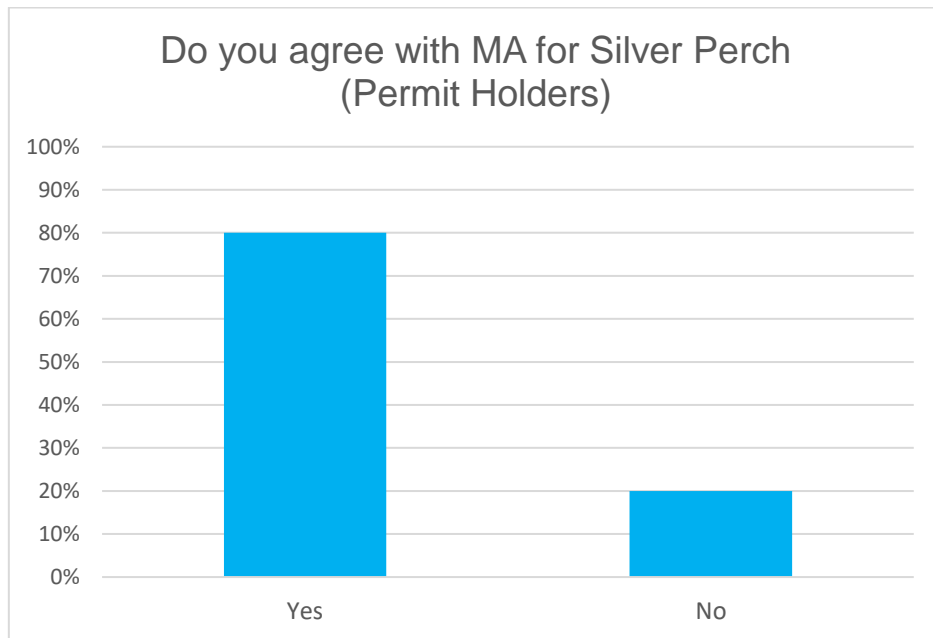

SILVER PERCH: (Stocked at all five reservoirs). The reservoir fishing limits for Silver Perch is a size limit of 33 cm, with a personal daily bag limit of two. Do you agree with these limits?

Yes 85% | 598

No 15% | 103