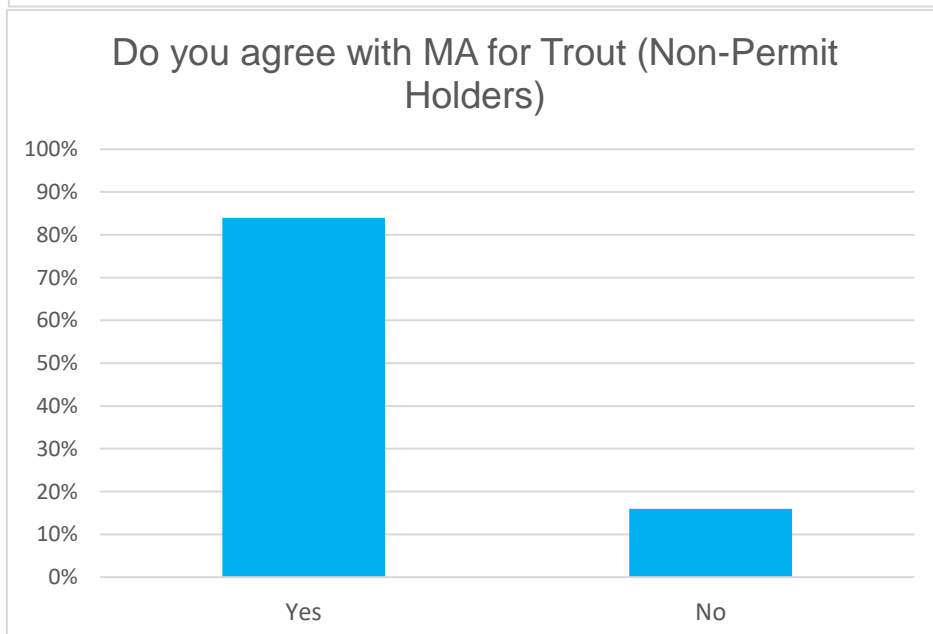

Please find the breakdown of survey results below. You can also [access the de-identified raw data](#).

MURRAY COD: (Stocked at all five reservoirs). The reservoir fishing rule for Murray Cod is Catch and Release ONLY. Do you agree with this rule?

Yes 83% | 581

No 17% | 117

RAINBOW TROUT: (Stocked at the Bundaleer and Myponga reservoirs). The reservoir fishing limits for Rainbow Trout is a size limit of 28 cm, with a personal daily bag limit of two. Do you agree with these limits?

Yes 83% | 578

No 17% | 120

SILVER PERCH: (Stocked at all five reservoirs). The reservoir fishing limits for Silver Perch is a size limit of 33 cm, with a personal daily bag limit of two. Do you agree with these limits?