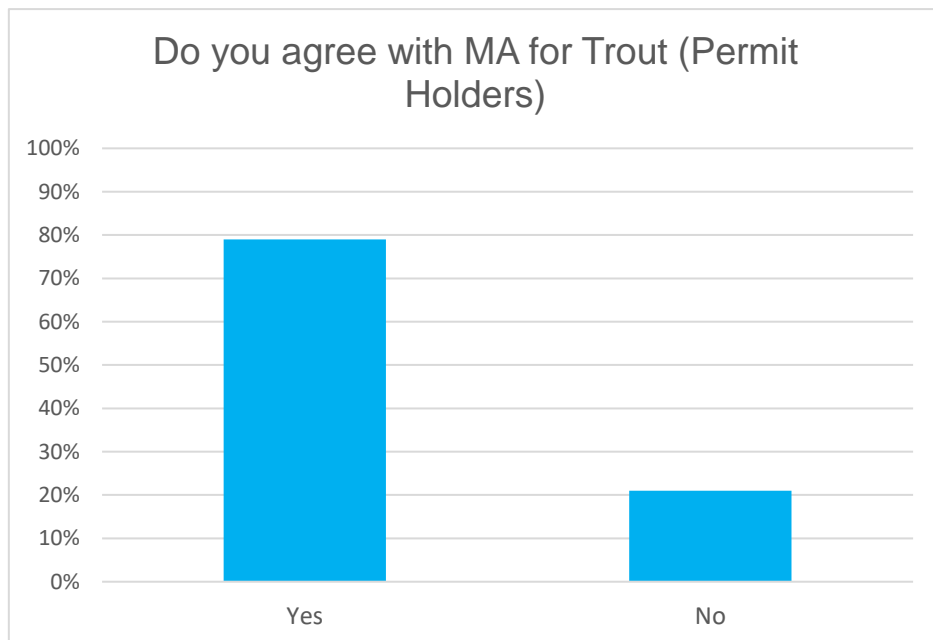

Please find the breakdown of survey results below. You can also [access the de-identified raw data](#).

MURRAY COD: (Stocked at all five reservoirs). The reservoir fishing rule for Murray Cod is Catch and Release ONLY. Do you agree with this rule?

Yes 83% | 581

No 17% | 117

RAINBOW TROUT: (Stocked at the Bundaleer and Myponga reservoirs). The reservoir fishing limits for Rainbow Trout is a size limit of 28 cm, with a personal daily bag limit of two. Do you agree with these limits?

Yes 83% | 578

No 17% | 120

SILVER PERCH: (Stocked at all five reservoirs). The reservoir fishing limits for Silver Perch is a size limit of 33 cm, with a personal daily bag limit of two. Do you agree with these limits?