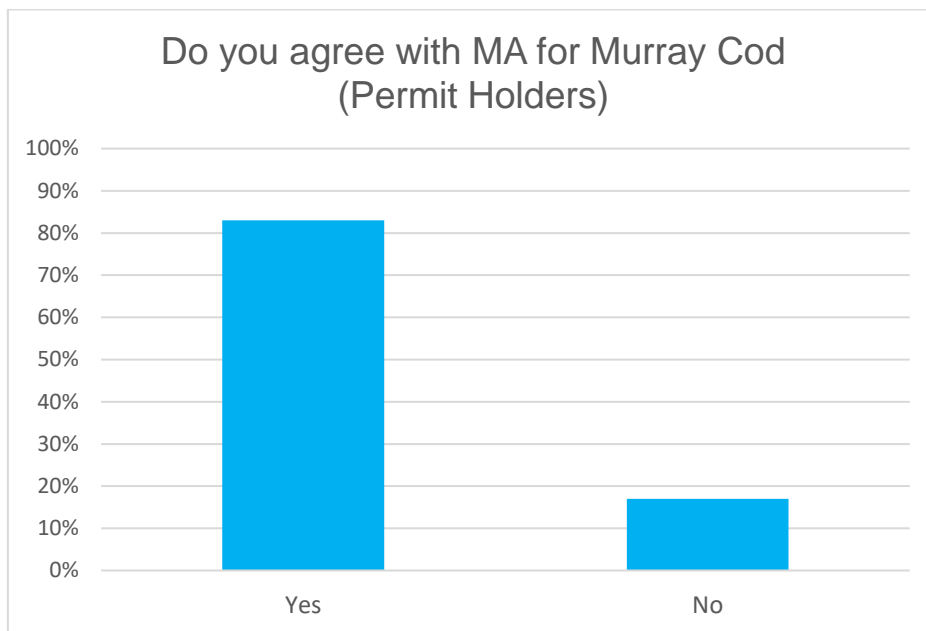

MURRAY COD: (Stocked at all five reservoirs). The reservoir fishing rule for Murray Cod is Catch and Release ONLY. Do you agree with this rule?

Yes 83% | 581

No 17% | 117